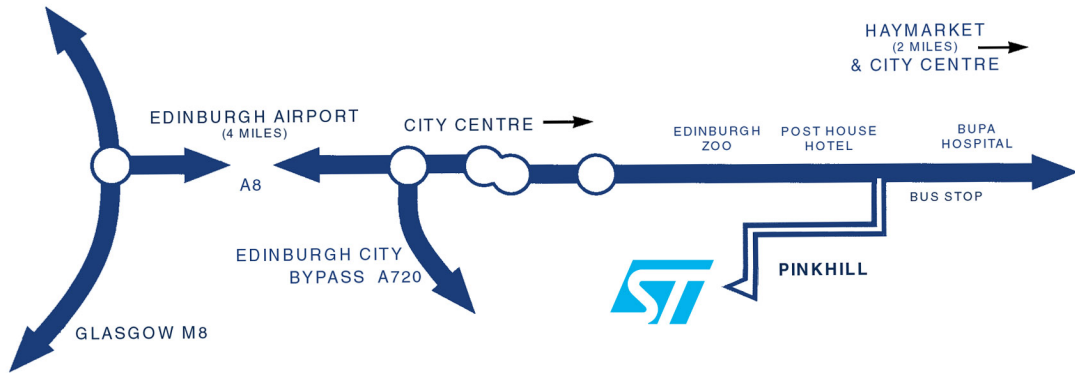

STIRLING M9

HAYMARKET
(2 MILES)
& CITY CENTRE →

EDINBURGH AIRPORT
(4 MILES)

CITY CENTRE →

EDINBURGH ZOO

POST HOUSE HOTEL

BUPA HOSPITAL

EDINBURGH CITY
BYPASS A720

PINKHILL

GLASGOW M8

HOW TO LOCATE US

BY CAR From M8 / M9, follow directions as shown, heading for Edinburgh City Centre along A8. Turn right immediately after Post House Hotel

BY AIR To Edinburgh Airport. Then by car or taxi as above. Journey time approx. 15 minutes.

BY BUS Westbound from Haymarket railway station or from Princes Street by routes 12, 26 & 31. Bus frequency approx. every 5 minutes. Journey time approx. 10-15 minutes.

BY TRAIN Haymarket and Waverley Stations are served by all major train routes to Edinburgh. Haymarket is closer to Pinkhill. Then by taxi or bus as above.