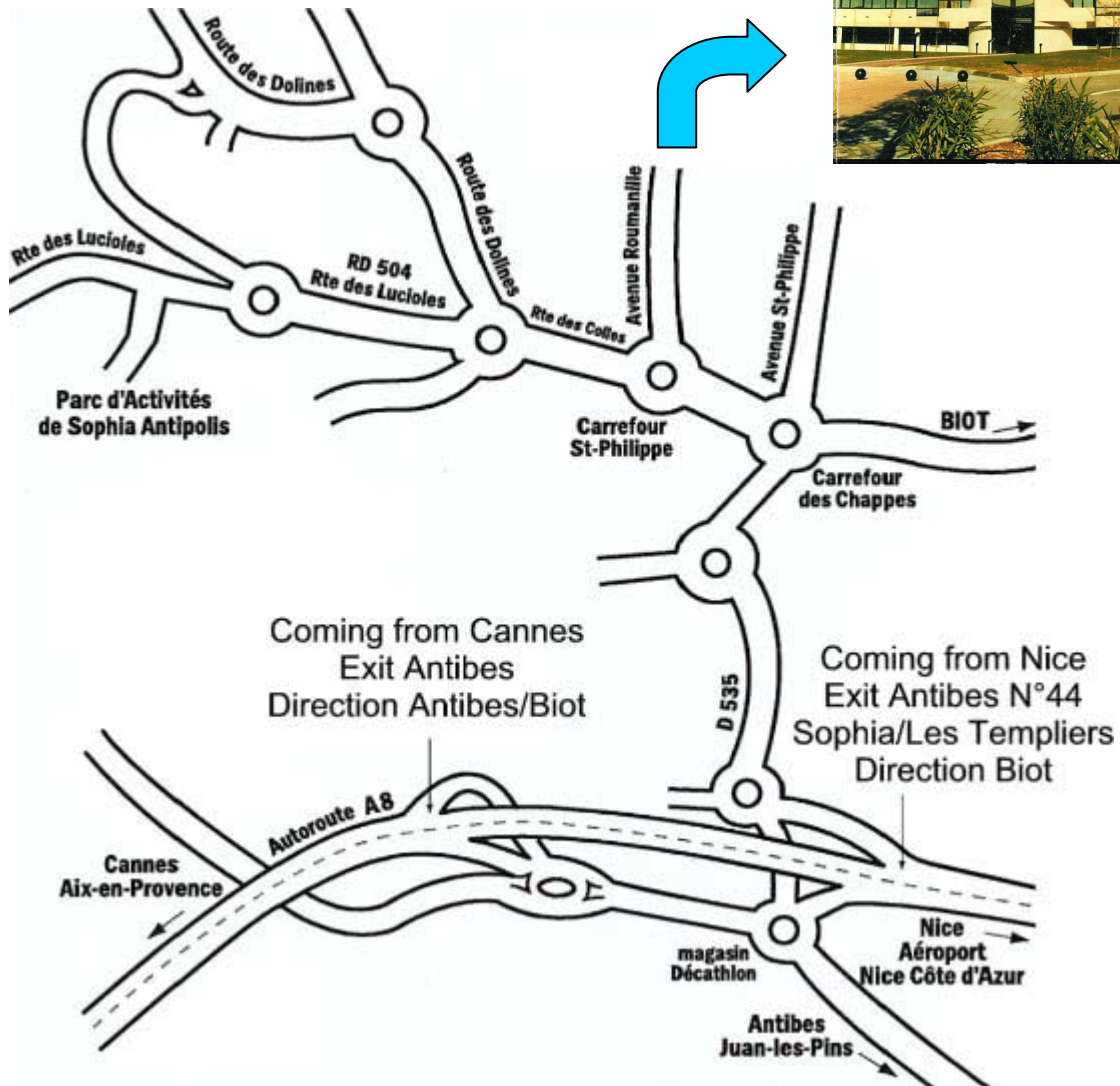

STMicroelectronics

Le Village d'Entreprises Green Side - Bât.6 (First Floor)
400, avenue Roumanille - BP 323- 06906 Sophia-Antipolis
Tel : + 33 4 97 28 84 00 - Fax : + 33 4 97 28 84 01

From Nice, follow the highway # A8, direction Cannes
Exit # 44 – Antibes

At the exit of the highway, follow the direction Sophia-Antipolis / Les Templiers direction Biot, situated on the right

1st roundabout: take the 2nd road on the right

2nd roundabout: take the 1st road on the right

3rd roundabout: turn left

4^{ème} roundabout: take the 1st road on the right

From Cannes, follow the highway # A8, direction Nice Exit Antibes, direction Antibes / Biot

1st roundabout: drive straight

2nd roundabout: turn left, direction Sophia / Les Templiers, Biot

3rd roundabout: take the 3rd road on the right

4^{ème} roundabout: take the 1st road on the right

5th roundabout: turn left

6th roundabout: take the 1st road on the right